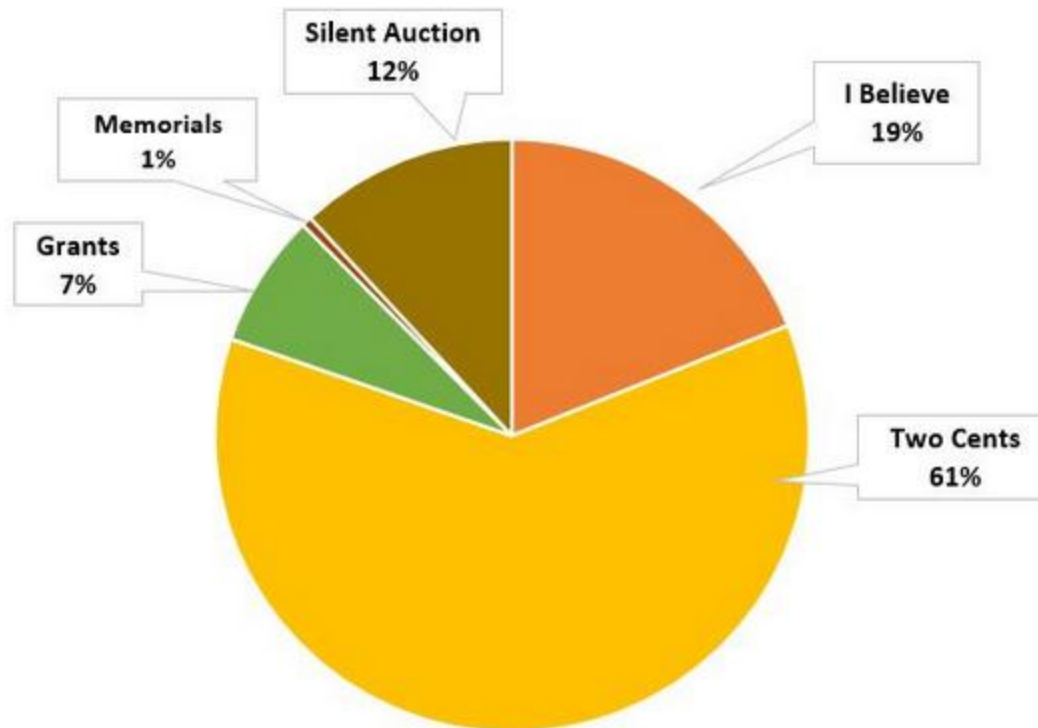

Donations 2015-2016