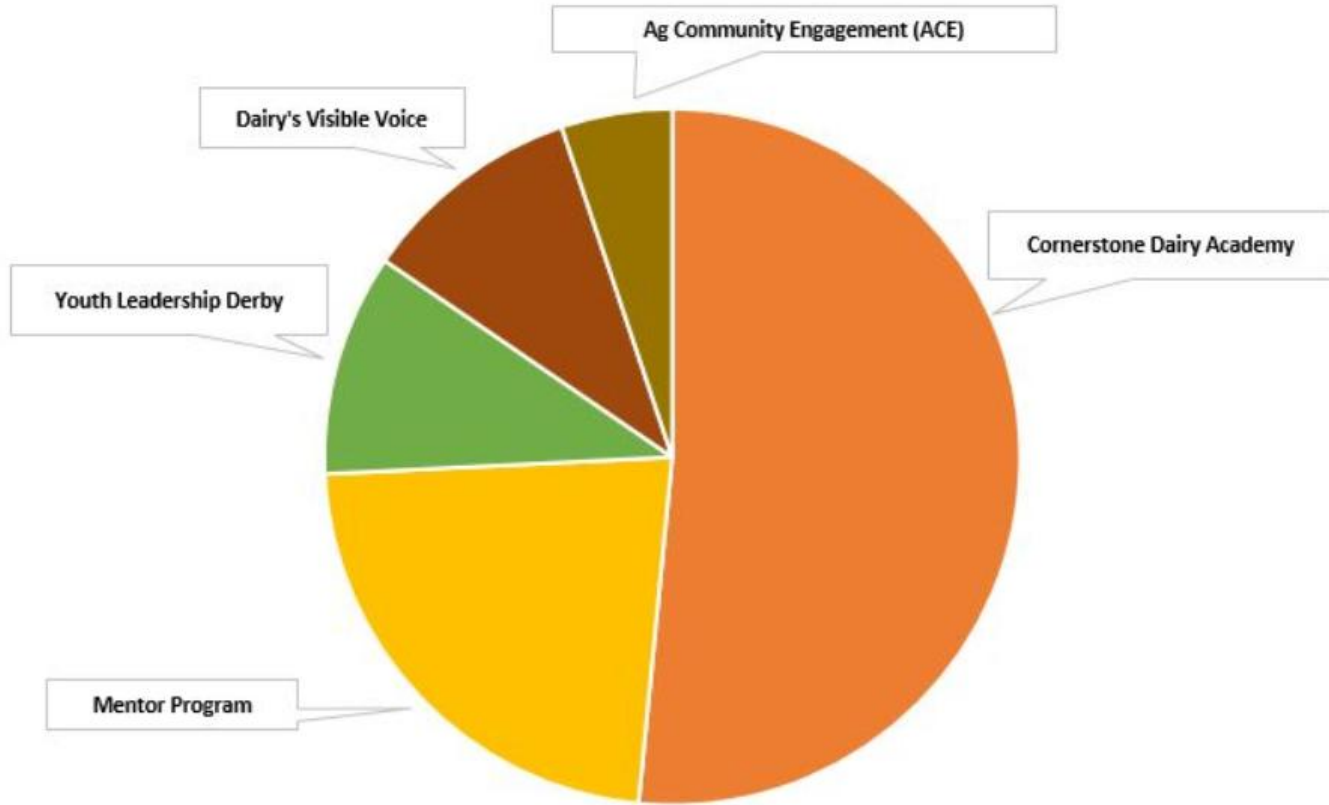

Sponsorships 2015-2016

$97,000 to 5 Programs