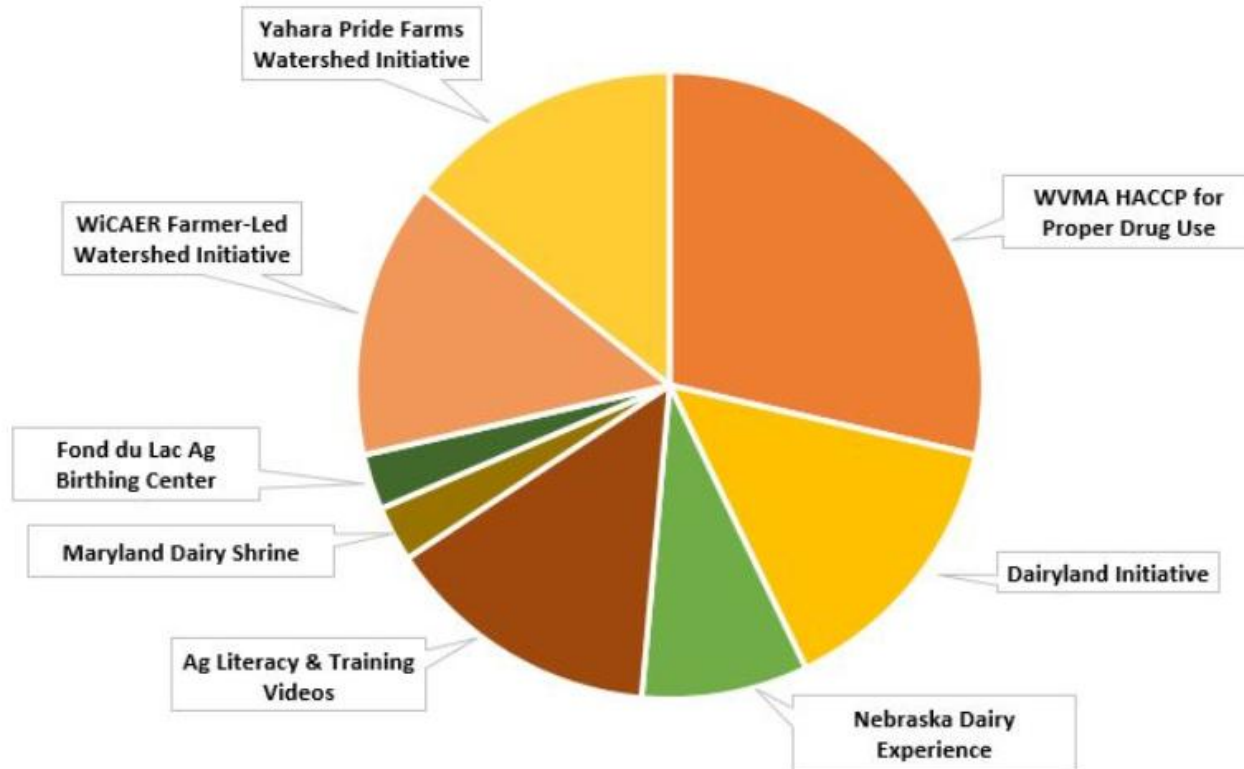

Grant Awards 2015-2016

$35,000 to 8 Organizations